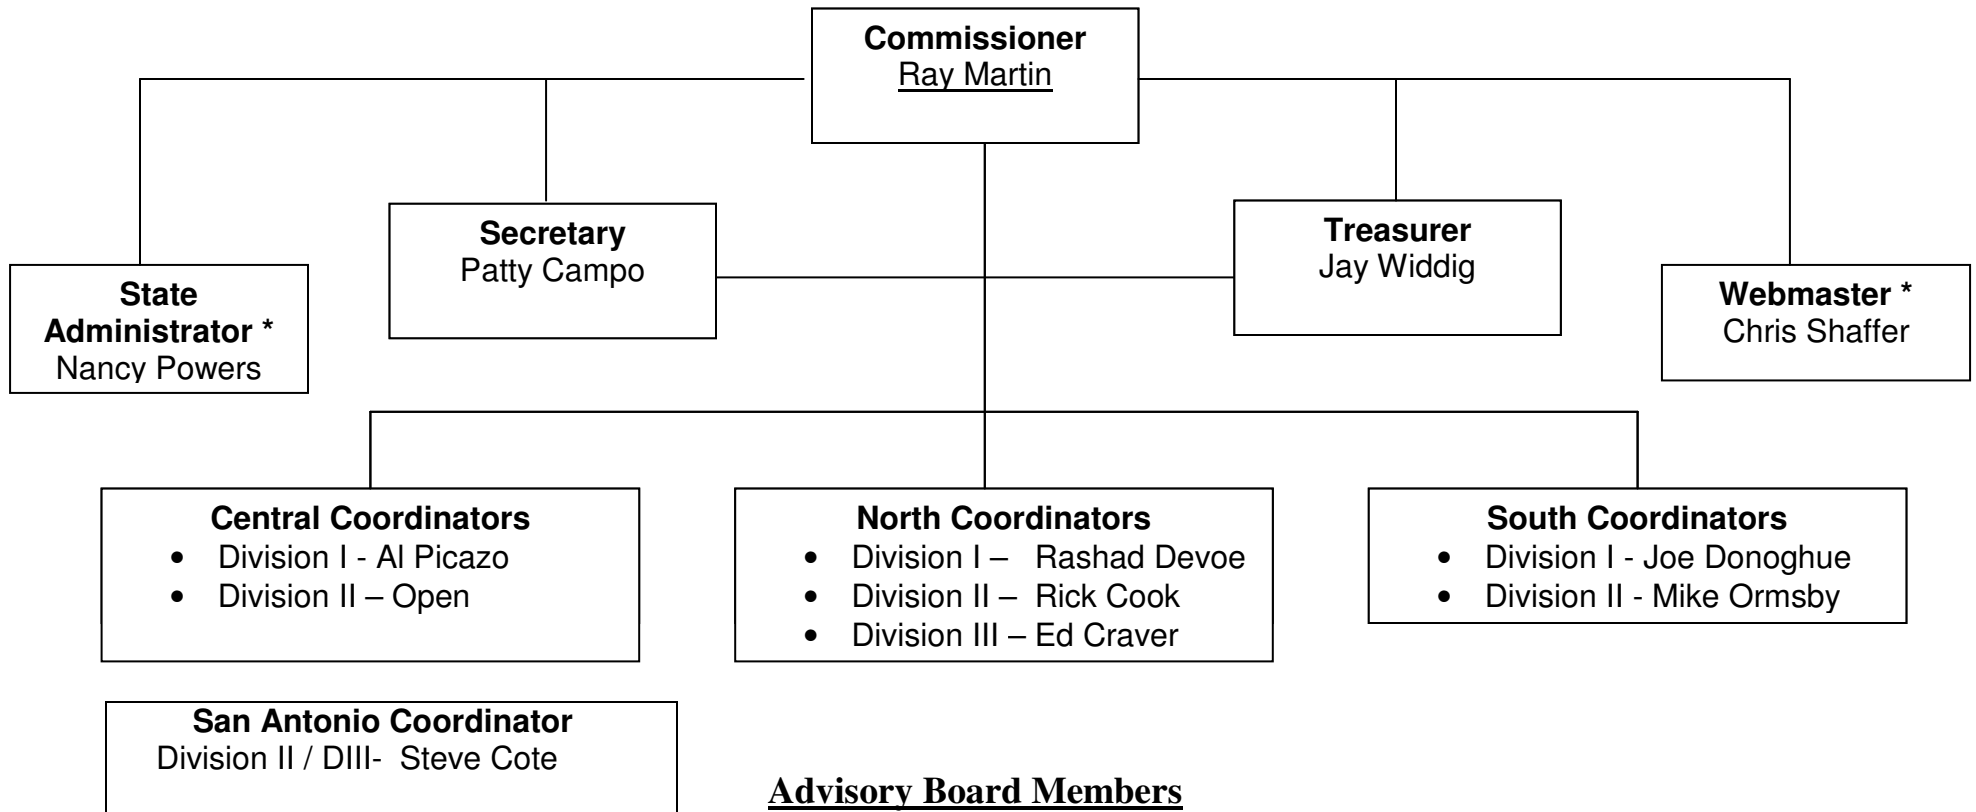

Texas High School Lacrosse League Board of Directors

Advisory Board Members

League Advisor

League Advisor
Ashley Gorham

League Advisor
Chris Shaffer

League Advisor

Employees/Contractors

State Administrator
Nancy Powers

Webmaster/Advisor
Chris Shaffer